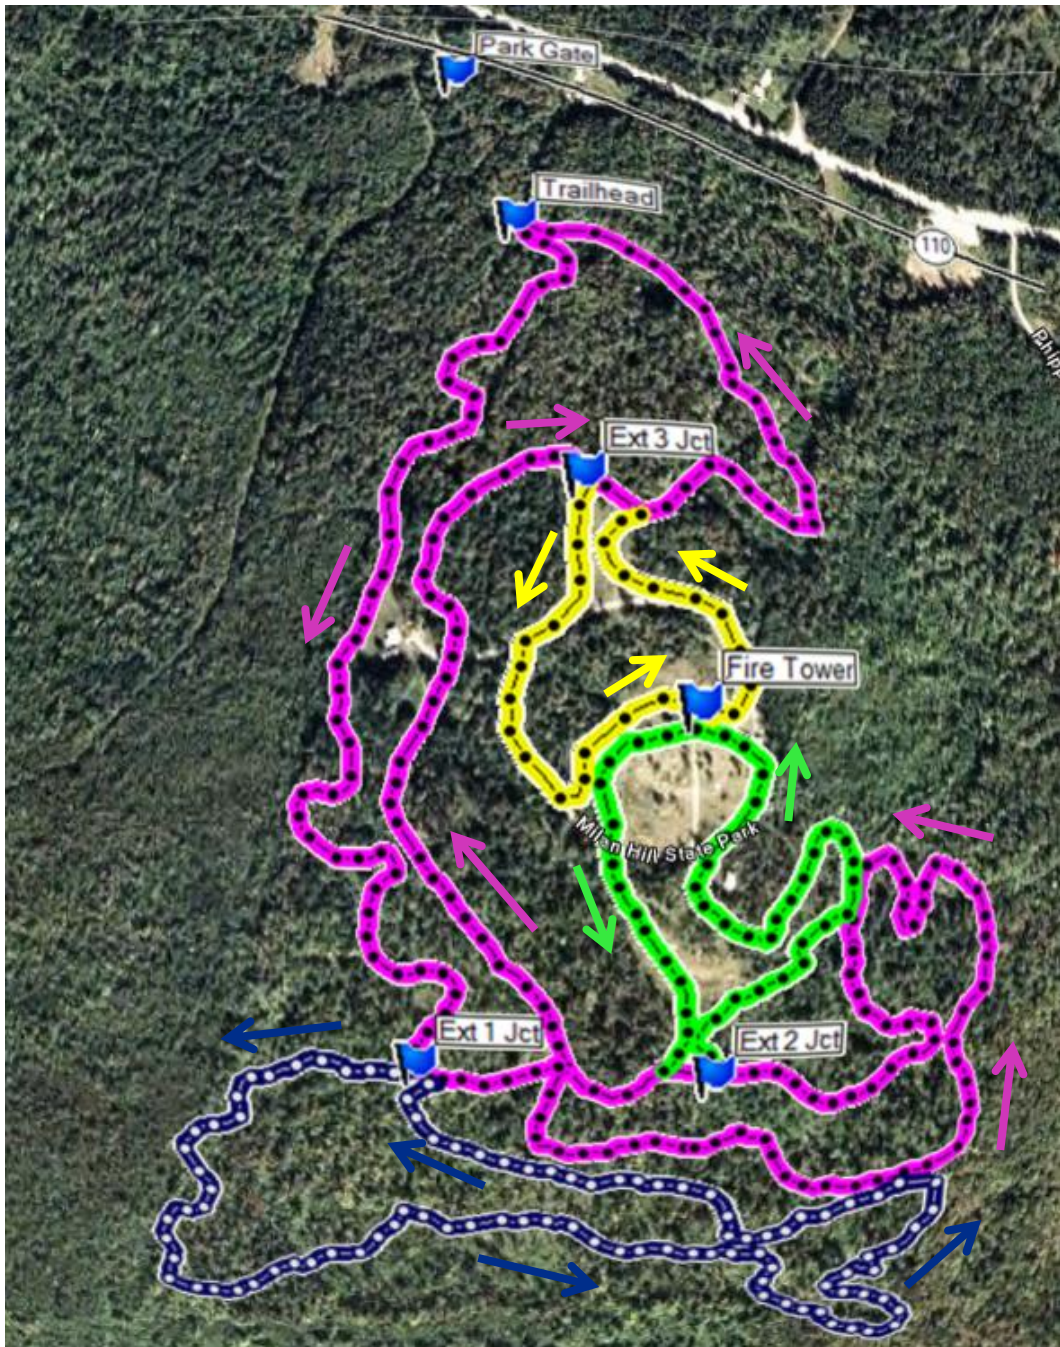

Milan State Park Nordic Ski Trail Plan

Morton Trails
November 2007

	Core Loop	3.6 KM
	Extension 1 Loop	1.8 KM
	Extension 2 Loop	0.9 KM
	Extension 3 Loop	0.7 KM
	TOTAL	7.0 KM